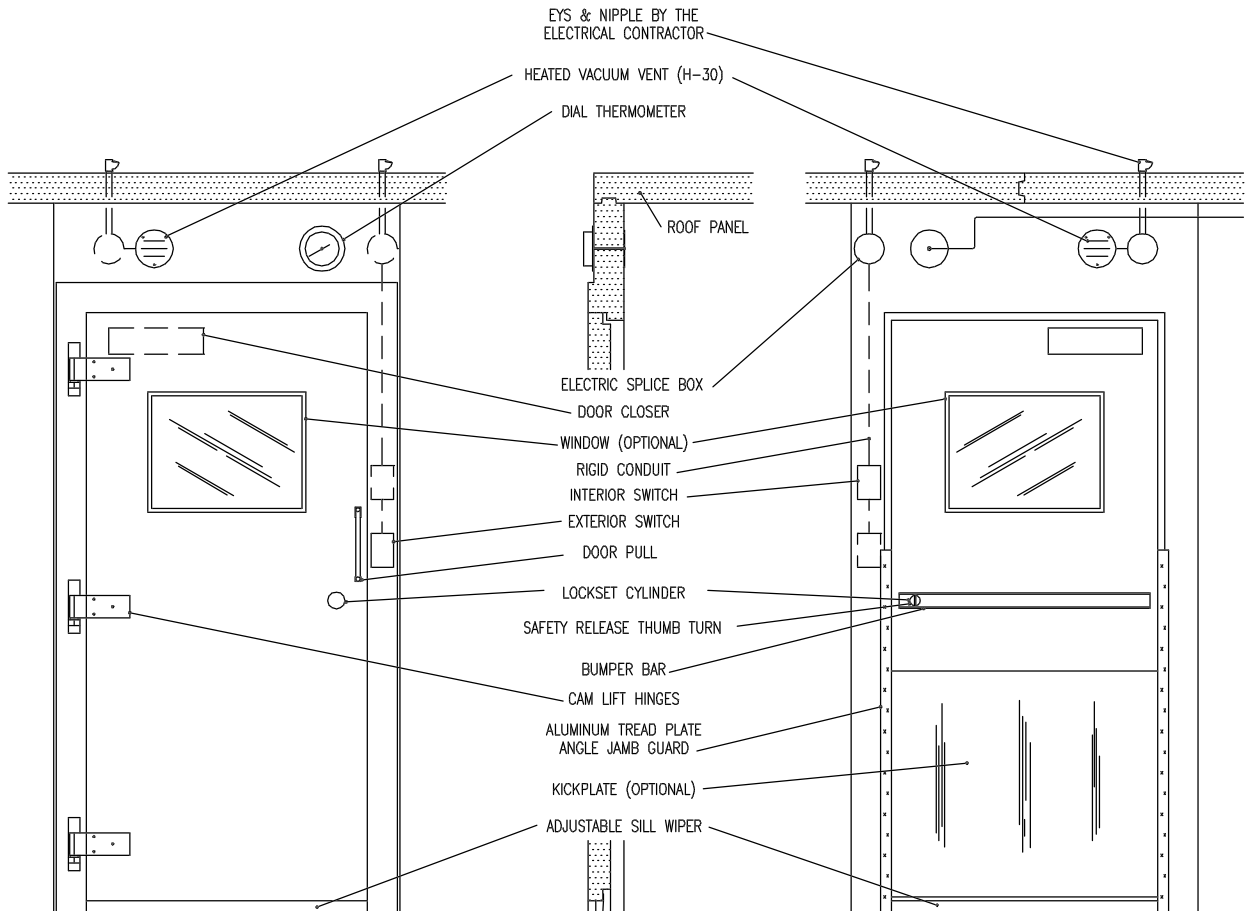

SECTION
DOOR PANEL

ELEVATION
EXTERIOR DOOR PANEL

SECTION

ELEVATION
INTERIOR DOOR PANEL

DOOR PANEL DETAILS

MODEL S-30 COOLER DOOR / H-30 FREEZER DOOR
RAISED CASING COLD STORAGE ROOM DOOR DETAILS

DB
30