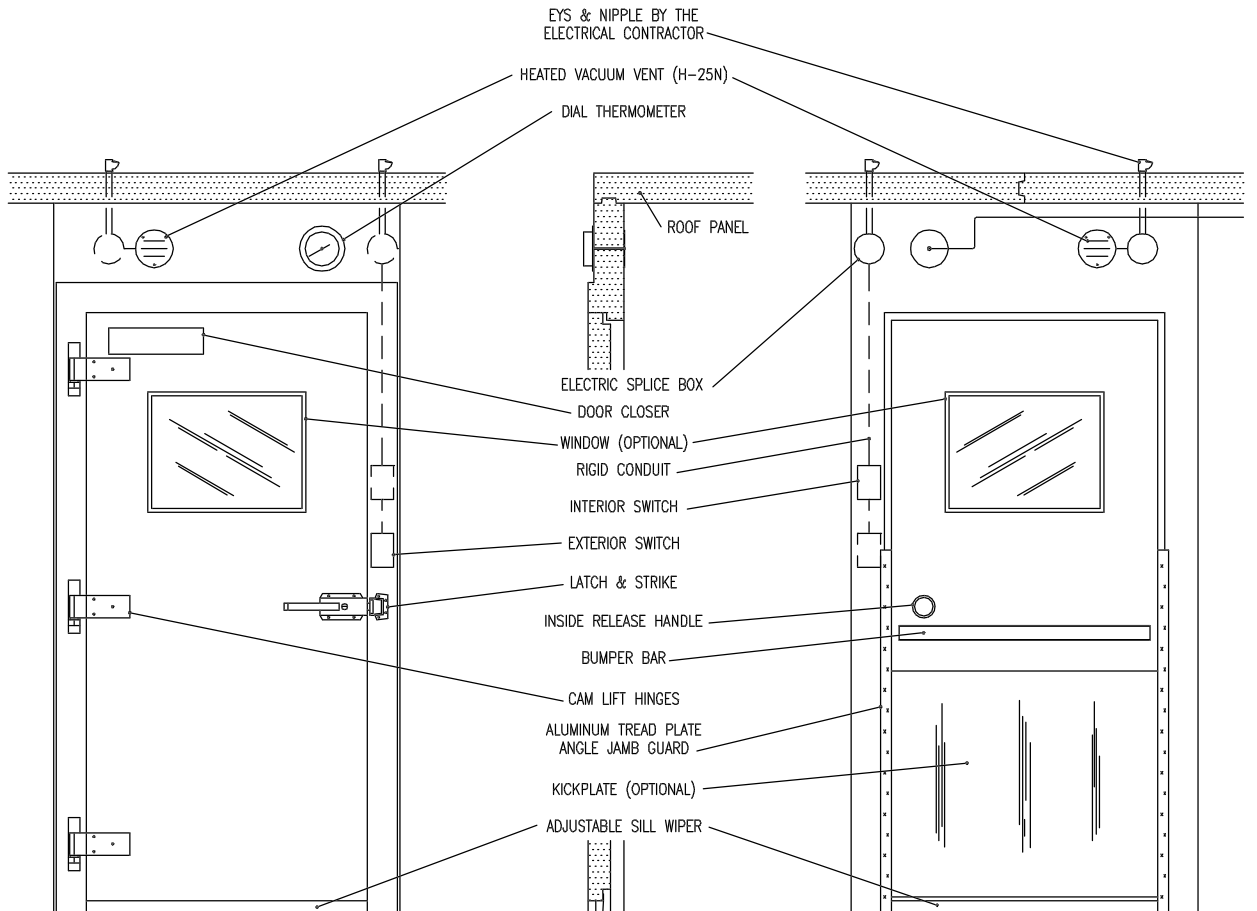

SECTION
DOOR PANEL

ELEVATION
EXTERIOR DOOR PANEL

SECTION

ELEVATION
INTERIOR DOOR PANEL

DOOR PANEL DETAILS

MODEL S-25N COOLER DOOR / H-25N FREEZER DOOR
RAISED CASING COLD STORAGE ROOM DOOR DETAILS

DB
25N