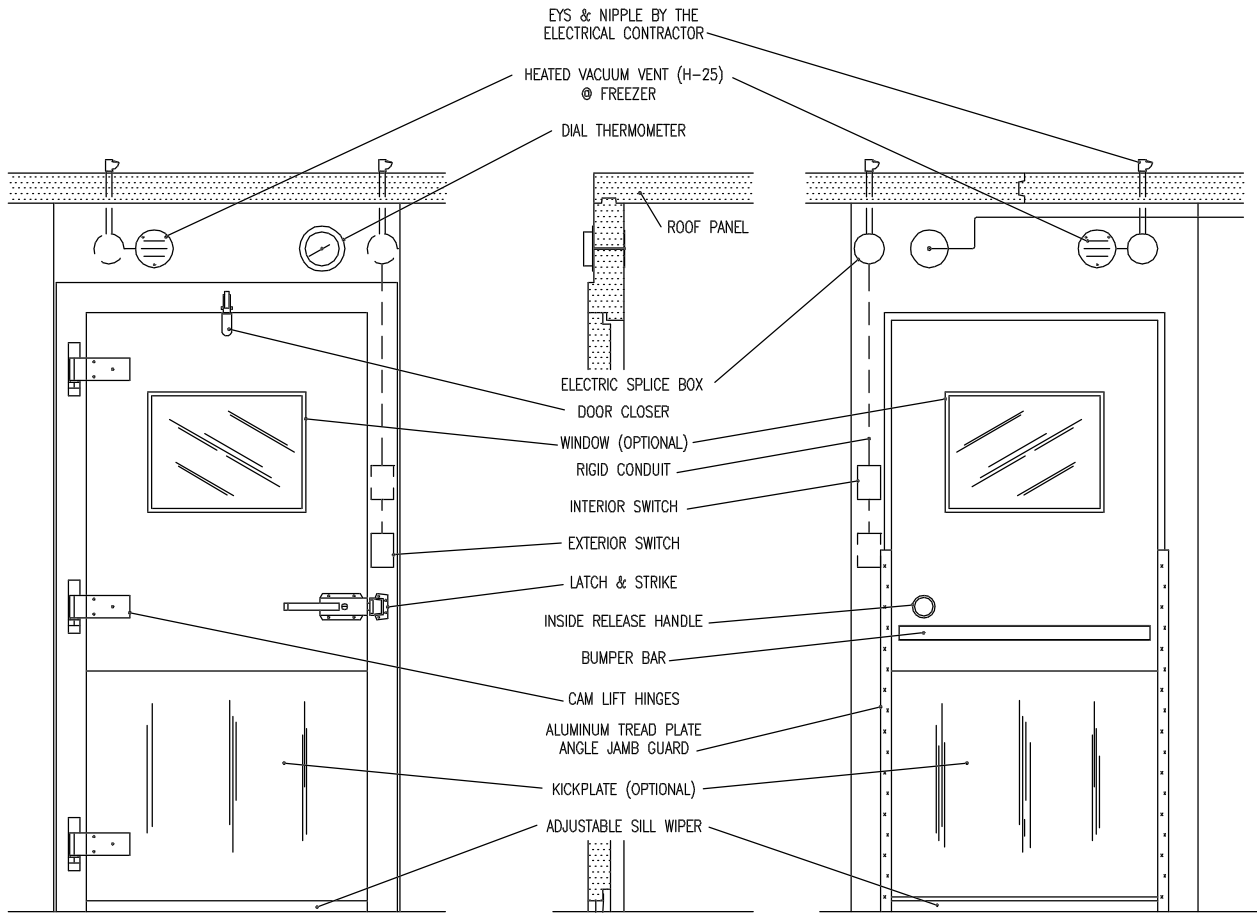

SECTION
DOOR PANEL

ELEVATION
EXTERIOR DOOR PANEL

SECTION

ELEVATION
INTERIOR DOOR PANEL

DOOR PANEL DETAILS

MODEL S-25 COOLER DOOR / H-25 FREEZER DOOR
RAISED CASING COLD STORAGE ROOM DOOR DETAILS

DB
25